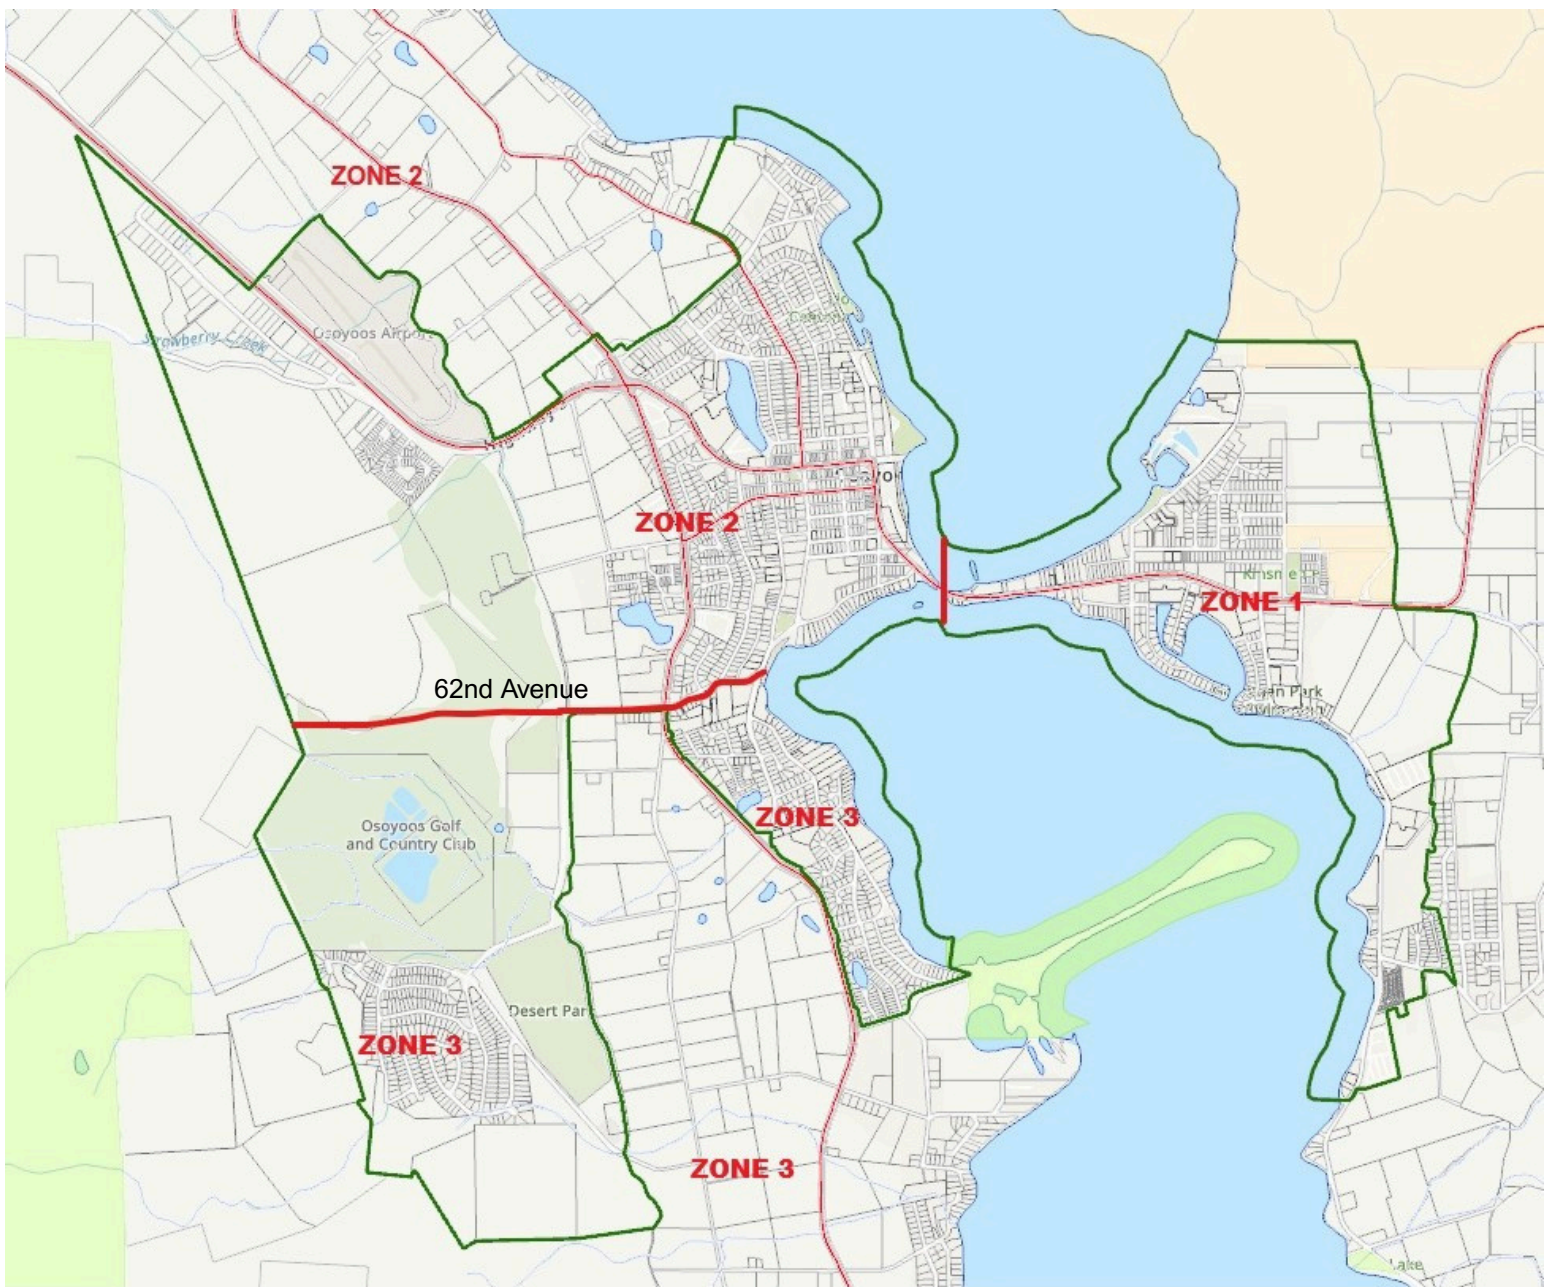

Wash with spring loaded nozzle for health and safety reasons only

Vehicles (boats/automobile/ATV) Washing

Bucket, sponge & spring loaded nozzle. Or visit a waterwise carwash

Zone 1: All properties east of the bridge over Osoyoos Lake, extending to the northern, southern and eastern municipal boundaries

Zone 2: All properties west of the bridge over Osoyoos Lake, south to include the north side of 62 Avenue, and extending to the western and northern municipal boundaries.

Includes Rural Water District System 8: rural properties to the north of town boundaries.

Zone 3: Properties south of 62 Avenue, including the south side of 62 Avenue and extending to the western and southern municipal boundaries, including properties at the golf course.

Includes Rural Water District System 9: rural properties to the south of town boundaries, south to the US border.